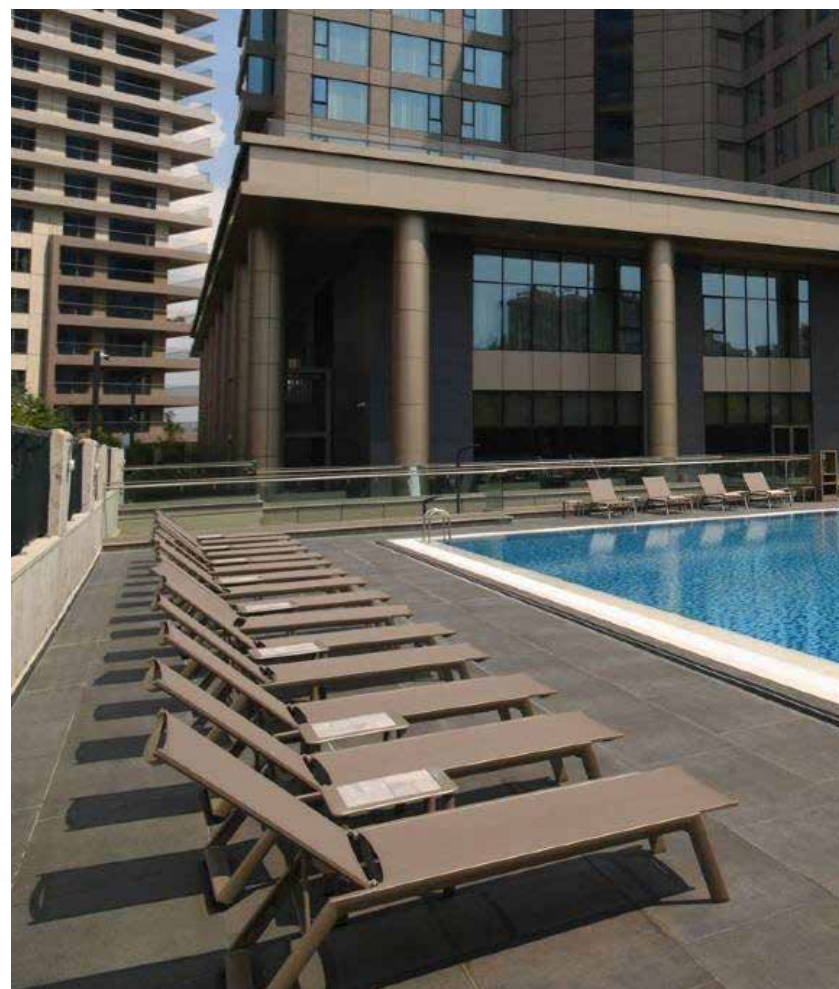

ODESSA

ALUMINIUM FRAME WITH TEXTYLENE
SUN LOUNGER WITHOUT ARM

FRAME & TEXTYLENE COLORS

DIMENSIONS

► Sun Lounger 67(w)x185(d) / h:36

LOADING DETAILS

9,30 kg 15 pcs pallet 360 piece 420 piece

WITH WHEELS

ODESSA

ALUMINIUM FRAME WITH TEXTYLENE
SUN LOUNGER WITHOUT ARM

ODESSA TABLE

COFFEE TABLE

TABLE TOP COLOR

Anthracite

FRAME COLORS

DIMENSIONS

► Coffee Table 40(w)x40(d) / h:40

LOADING DETAILS

3,50 kg 2 pcs 1 box 3.120 piece 3.432 piece

Rainbow

8

Rainbow

9