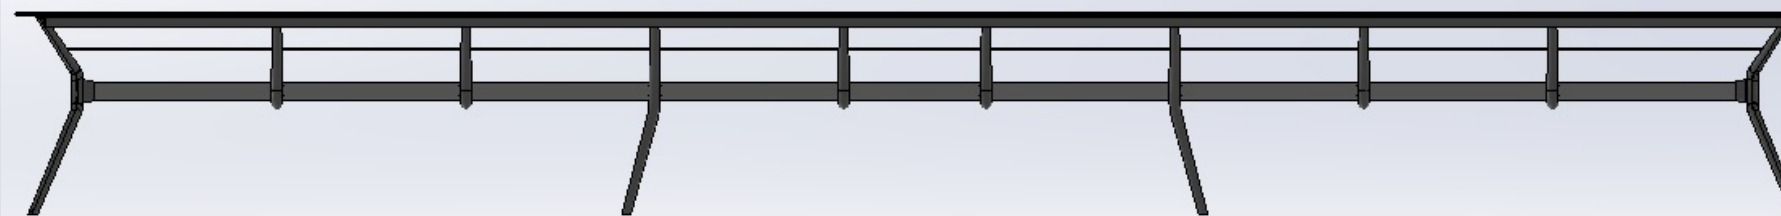

MODUS INFINITY

Feet come with a ball joint base that provides a great level of tilt up to 20° allowing their use across a range of surfaces and applications with varying height so that adjustable feet prevent wobbling.