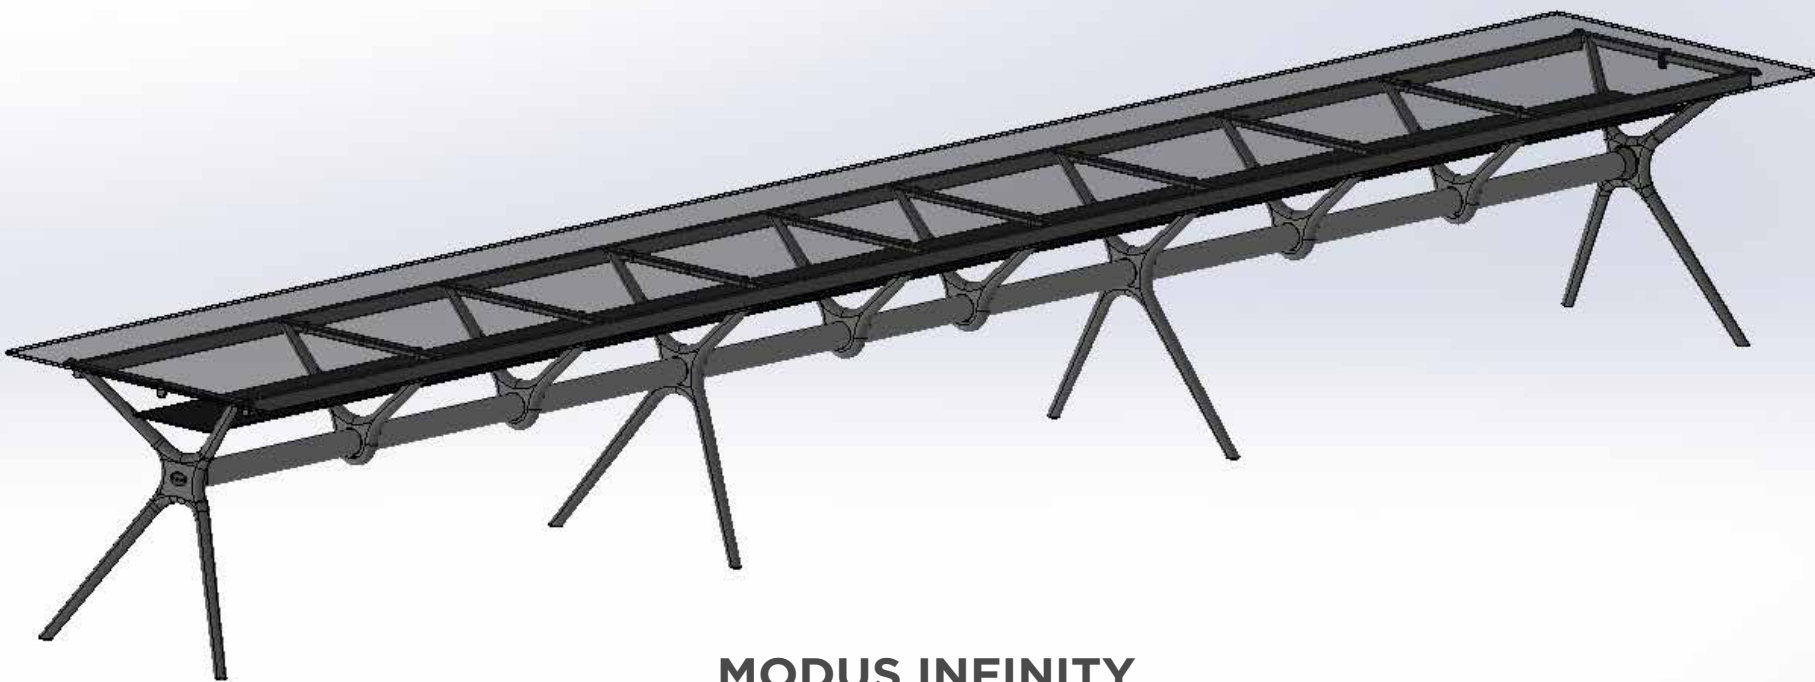

ROSSI & MODUS

ZEUS & MODUS

MAYA & MODUS

ROSSI & MODUS

ZEUS BOX & MODUS

Produced by polypropylene with gas-injection technology. Modus Base can be designed in order to fit any table top size with extra support and leg parts.