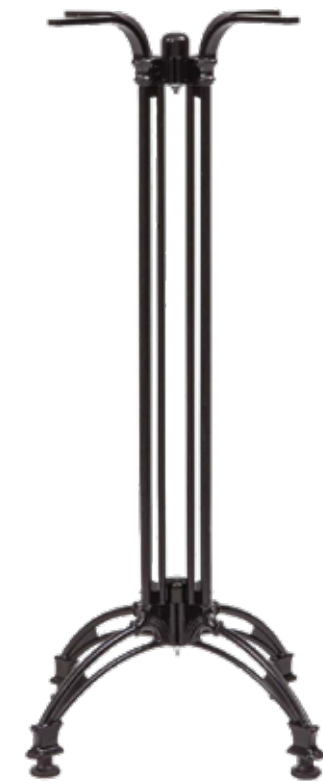

ALUMINIUM INJECTION

COLOR

Black

DIMENSIONS

- ▶ Height 110 (h)
- ▶ Box Dimension 50x11x85

LOADING DETAILS

ALUMINIUM INJECTION

ECEM BAR