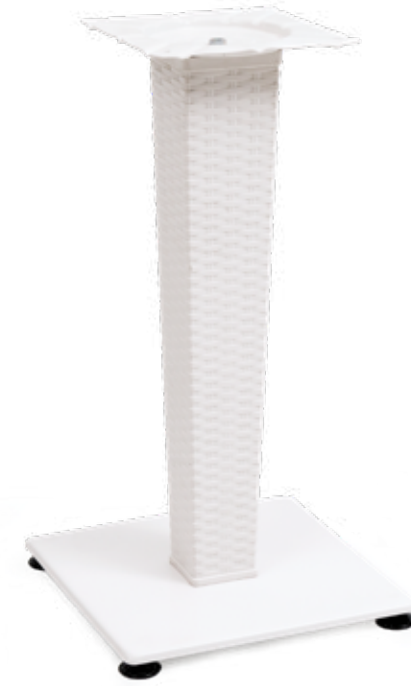

BARI
ALUMINIUM TABLE BASE

COLORS

Aluminium Black Cappuccino

DIMENSIONS

- ▶ Aluminium Base 43 Q
- ▶ Steel Top 25(w)x25(d)
- ▶ Height 71 (h)

LOADING DETAILS

8,50 kg 4 pcs in 1 box

ALUMINIUM TUBE