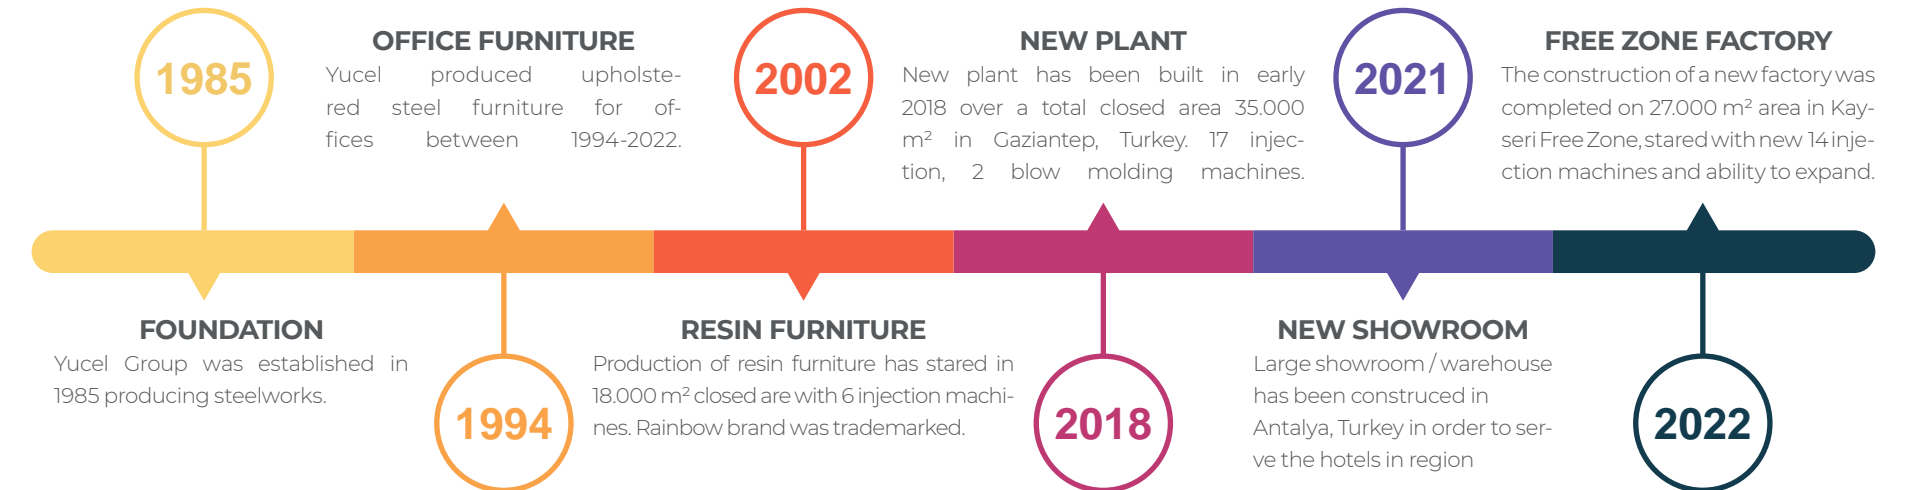

"QR KODU OKUTARAK YOL TARİFİ ALABİLİRSİNİZ"

"PLEASE SCAN THE QR CODE FOR DIRECTIONS"

OSB 5. Bölge 83528 Nolu Cad. No: 4/1
Şehitkamil Gaziantep/TÜRKİYE

"QR KODU OKUTARAK YOL TARİFİ ALABİLİRSİNİZ"

"PLEASE SCAN THE QR CODE FOR DIRECTIONS"

Anbar SB Mahallesi, 12. Cadde No:40
Kayseri Serbest Bölge Melikgazi/TÜRKİYE

"QR KODU OKUTARAK YOL TARİFİ ALABİLİRSİNİZ"

"PLEASE SCAN THE QR CODE FOR DIRECTIONS"

Taşağıl Mahallesi, D400 Karayolu 26.km
Manavgat Antalya/TÜRKİYE

YUCEL was established in 1985, started manufacturing Office Furniture in 1994, changed its field of activity in 2002 and focused on the production of Resin Outdoor Furniture. YUCEL A.S. has become one of the leading companies of the outdoor furniture market in the world in a short amount of time with its Delta® and Rainbow® brands. As of 2008, stadium seats production has been added to the line with variety of designs branded as Delta Stadium Seating®.

As a result of the investments made in 2021-22, the construction of a New Factory was completed on 27.000 m2 closed area in Kayseri Free Zone, in addition to its integrated facilities built on 35.000 m2 closed area in Gaziantep, in order to provide better service to its worldwide customers by doubling its production capacity. On the other hand, largest Showroom / Warehouse has been constructed built on 10.000 m2 area in Antalya, Turkey, in order to serve the hotels in the region effectively.