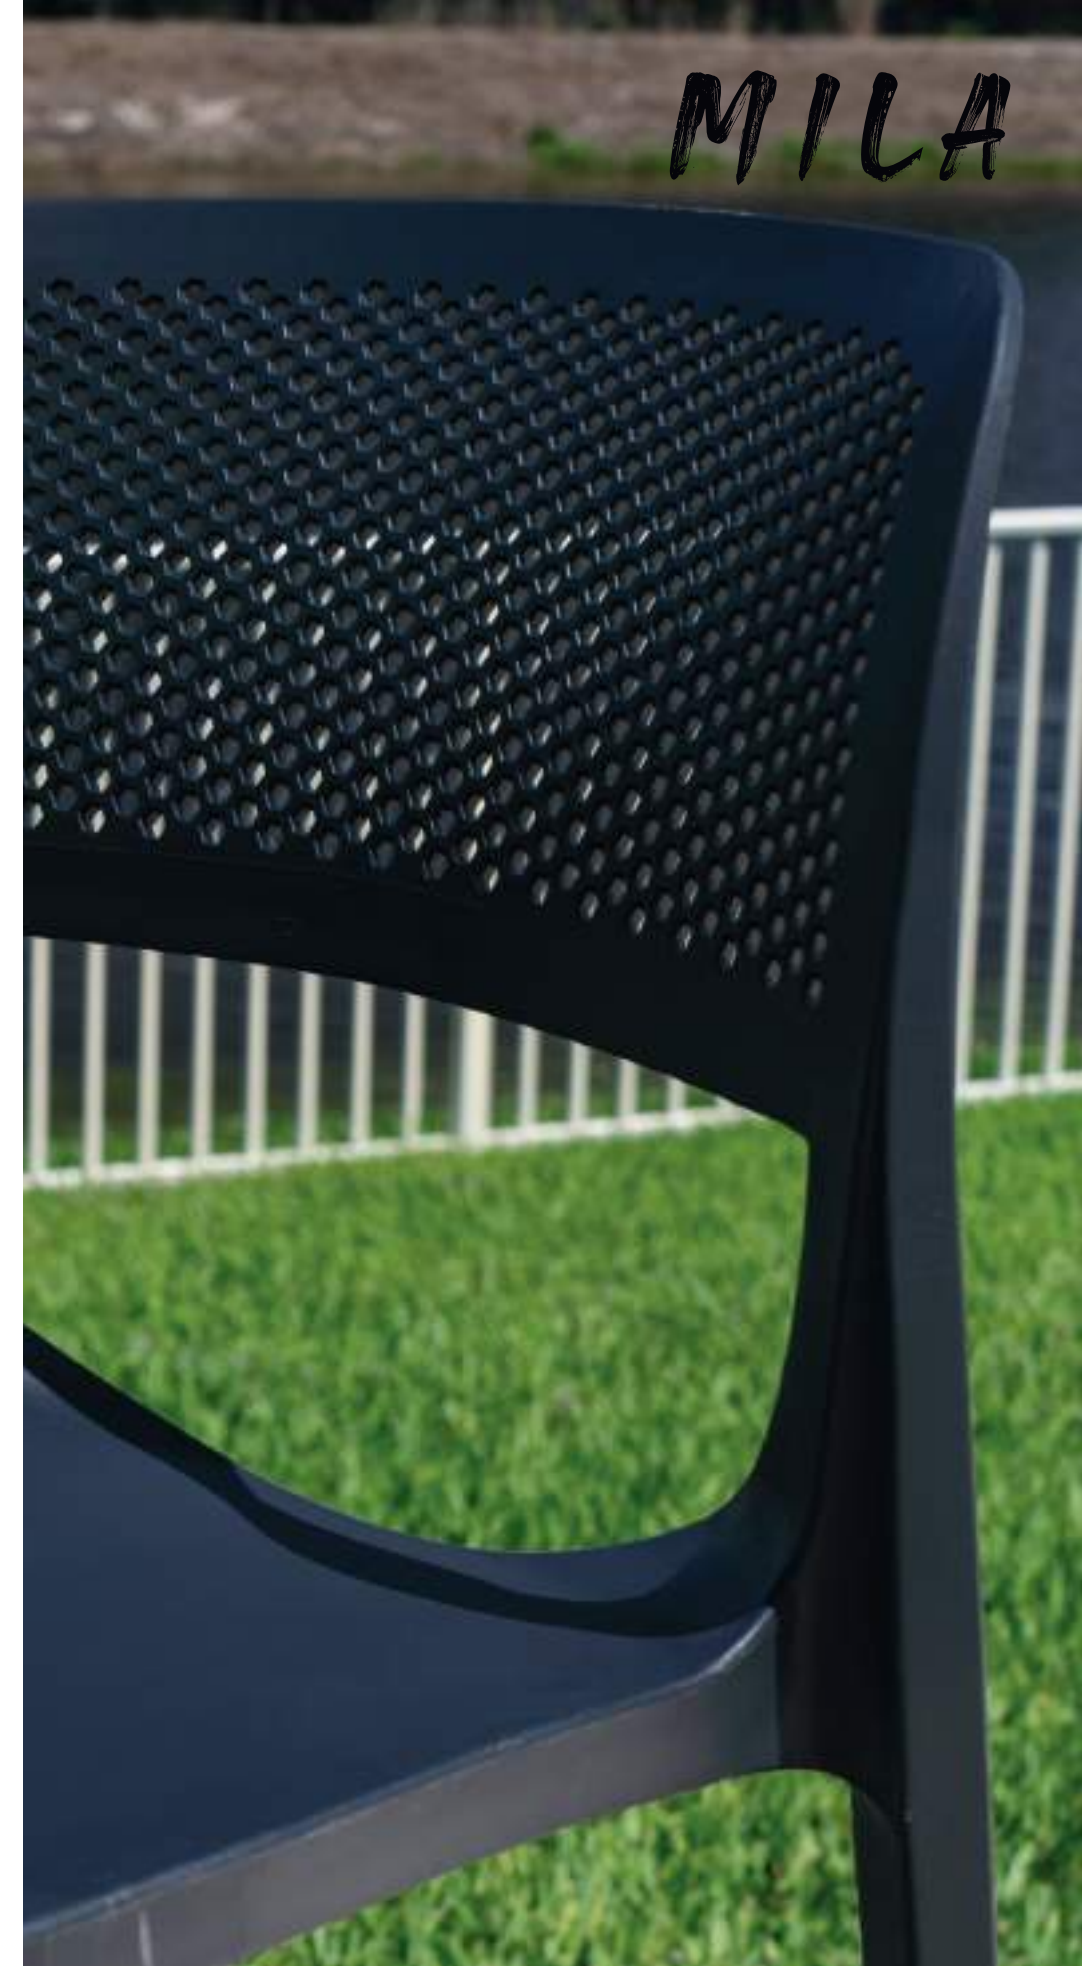

48(w)x52(d)x82(h) cm

3,40 kg 32 adet/pcs 48(w)x95(d)x255(h) cm
- 1696 adet/pcs 1952 adet/pcs

Antrasit / Anthracite

Yeşil / Green

Kırmızı / Red

Cappuccino / Cappuccino

MILA

BELLA XL