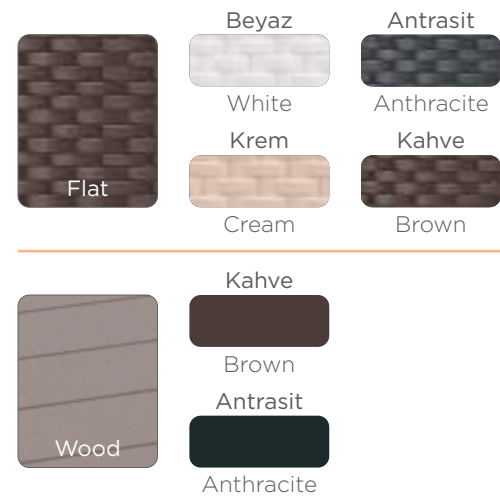

ARIZONA

90X150 MASA / 90X150 TABLE

90(w)x150(d)x75(h) cm

16,60 kg 1adet (1 kutu) 151(w)x91,5(d)x13(h) cm
180 adet/pcs 40 HC 436 adet/pcs 528 adet/pcs

5 mm tamperli cam ek olarak talebe göre verilebilmektedir.

5 mm tempered glass for tables can be given as extra.